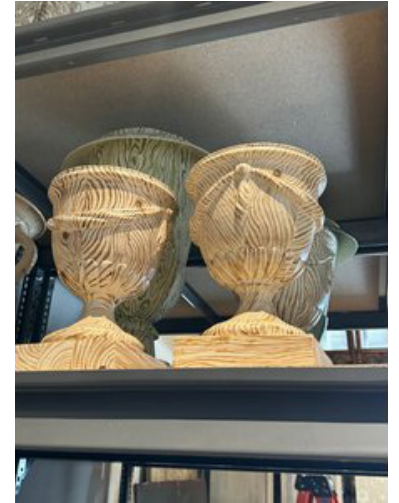

FAUX BOIS URN

Gusto Resin Faux Bois Urn.

QTY	1
DIMENSIONS	H12.25" X W8.5"
UNIT PRICE	N/A
TOTAL PRICE	$850.00