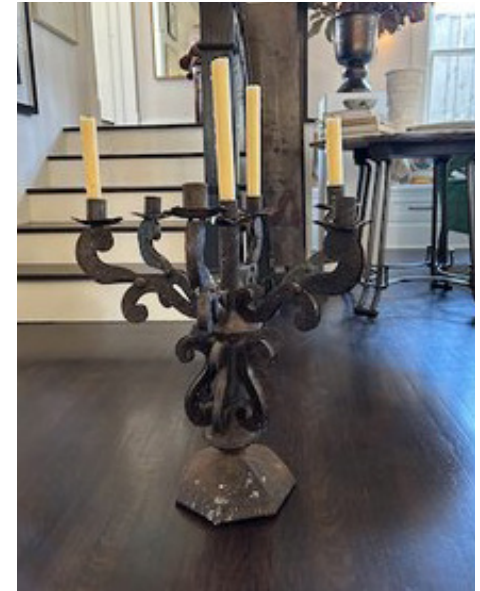

CANDELABRA

Vintage Tole Candleabra from Mexico - holds 7 candles
Includes candles

QTY	1
DIMENSIONS	22''H X 21''W
UNIT PRICE	N/A
TOTAL PRICE	$995.00