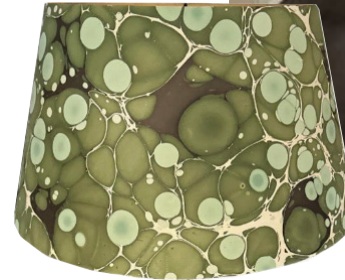

FLOOR LAMP

Gilt Iron floor lamp with custom marbled paper shade

QTY	1
DIMENSIONS	66.5''H
UNIT PRICE	N/A
TOTAL PRICE	$1,500.00