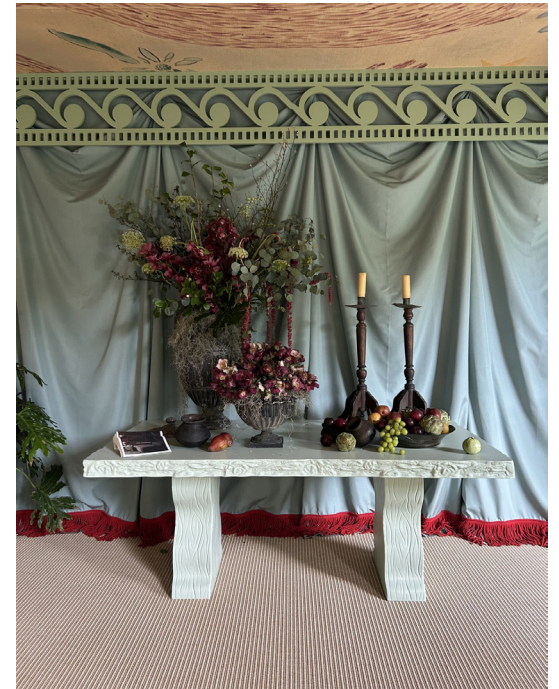

NORMAN RECTANGULAR DINING TABLE

The Normal is made from concrete, polished, and stained for a finish that will age beautifully over time with faux bois textured edges and base created by hand. Minor cracks and imperfections are to be expected.

Finish: Ivory reinforced concrete.

QTY	1
DIMENSIONS	78" L X 39" W X 30" H
UNIT PRICE	N/A
TOTAL PRICE	$20,000.00

@MEG-LONERGAN

venmo