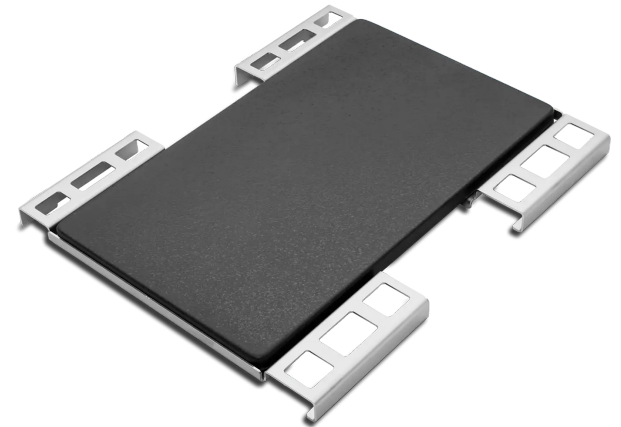

FLAMMKRAFT PIZZA & GRILL STONE

The Flammkraft pizza & grill stone transforms your grill into a powerful pizza oven in just a few easy steps. The holder fits perfectly between the burners of the main barbecue surface. The Flammkraft pizza stone is made of glazed cordierite, which makes it particularly durable and much easier to clean. The material also optimally stores heat. An evenly heated stone delivers outstanding results with wonderfully crispy dough in minutes.

QTY	1
DIMENSIONS	
UNIT PRICE	N/A
TOTAL PRICE	$500.00

@MEG-LONERGAN