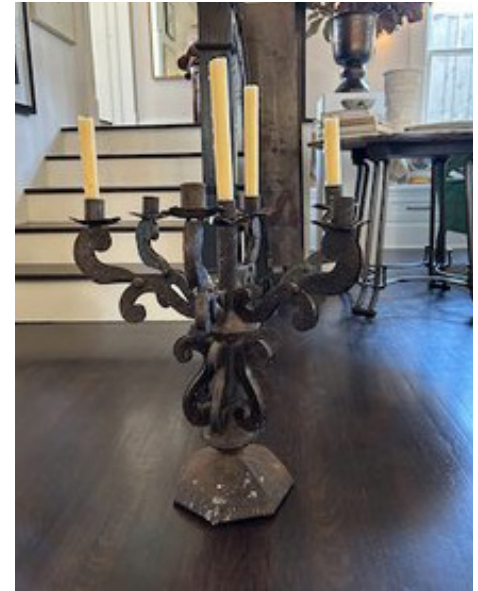

CANDELABRA

Vintage Tole Candleabra from Mexico - holds 7 candles
Includes candles

QTY	1
DIMENSIONS	22''H X 21''W
UNIT PRICE	N/A
TOTAL PRICE	$995.00

@MEG-LONERGAN

venmo