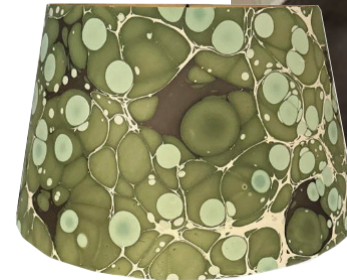

FLOOR LAMP

Gilt Iron floor lamp with custom marbled paper shade

QTY	1
DIMENSIONS	66.5''H
UNIT PRICE	N/A
TOTAL PRICE	$1,500.00

@MEG-LONERGAN

venmo