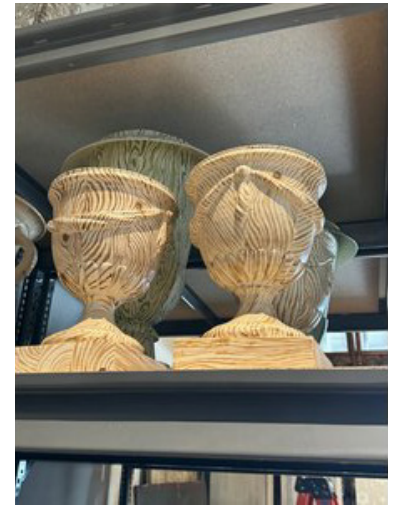

FAUX BOIS URN

Gusto Resin Faux Bois Urn.

QTY	1
DIMENSIONS	H12.25" X W8.5"
UNIT PRICE	N/A
TOTAL PRICE	$850.00